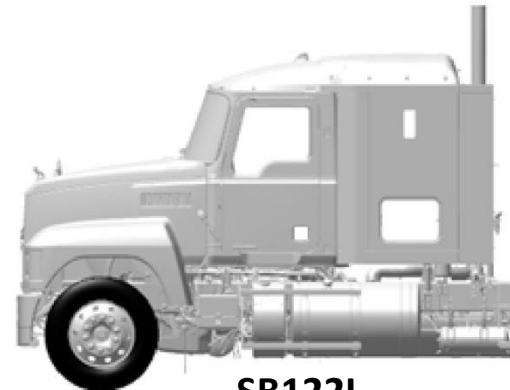

SB91L (36")

GU5/8 (Granite AB)

CP-XMZL, FAP2940

CU9 (GU5)

MD11/13(GU8)

USLEEPB (Day Cab)

SB91L (36")

CHU (Pinnacle)

CP-XMZM, FAP2380

MD13

USLEEPB (Day Cab)

SB122L
48" Flat Roof

SB178M
70" Mid-Rise

CXU (Anthem)

CP-XMZM, FAP2940

MD11/13