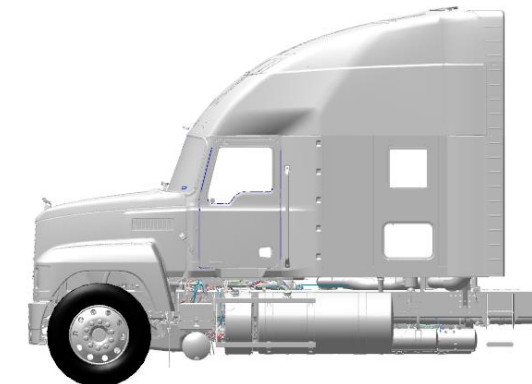

CP-XMZM, FAP2380

MD13

USLEEPB (Day Cab)

SB122L
48" Flat Roof

SB178M
70" Mid-Rise

CXU (Anthem)

CP-XMZM, FAP2940

MD11/13

CU12 CNG (Day)

USLEEPB (Day Cab)

SB122L
48" Flat Roof

SB178M-W, AD-CHAS
70" Mid-Rise

2017/2018
PRODUCT CLASS 28

Group Trucks Technology
7900 National Service Road
P.O. Box 26115
Greensboro, NC 27402-6115

2014+