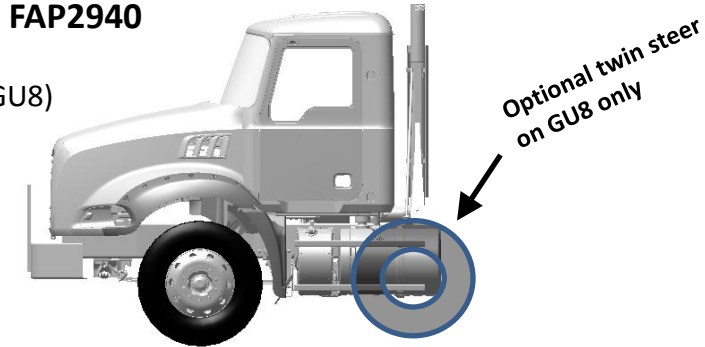

GU5/8 (Granite AB)

CP-XMZL, FAP2940

CU9 (GU5)

MD11/13(GU8)

USLEEPB (Day Cab)