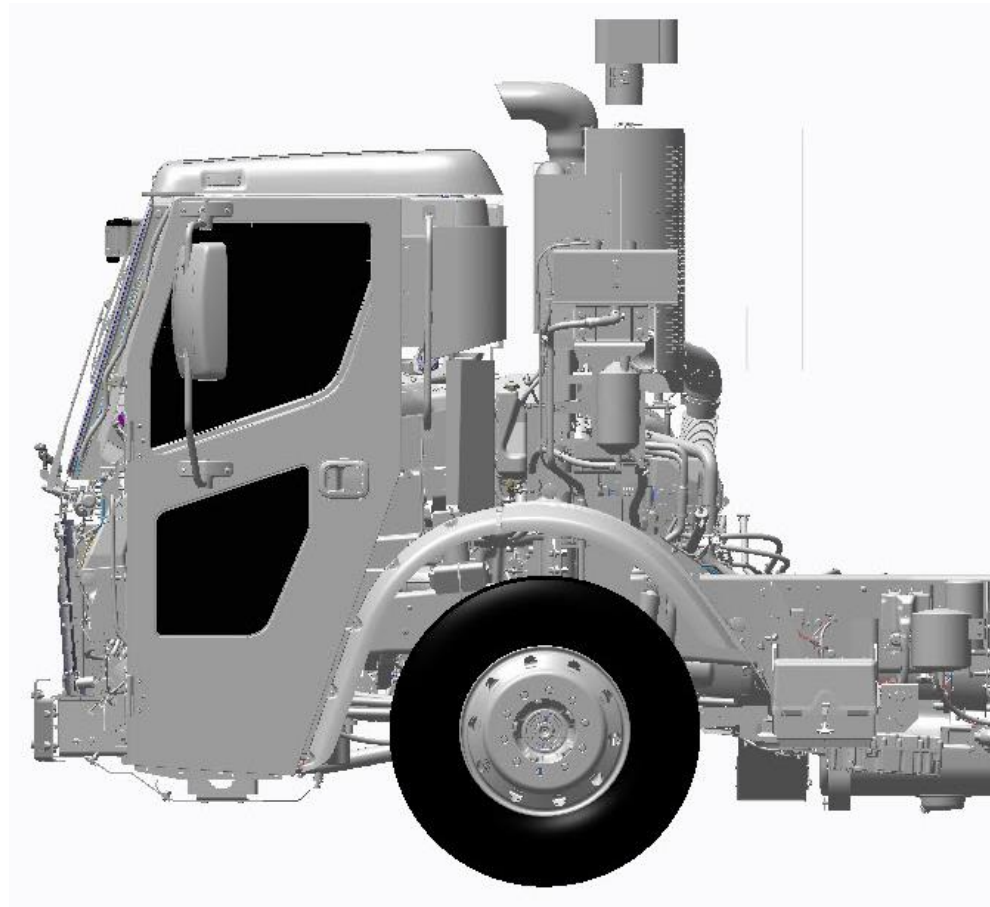

CU12 CNG (Day)

USLEEPB (Day Cab)

SB122L
48" Flat Roof

SB178M-W, AD-CHAS
70" Mid-Rise

2017/2018
PRODUCT CLASS 28

Group Trucks Technology
7900 National Service Road
P.O. Box 26115
Greensboro, NC 27402-6115

2014+