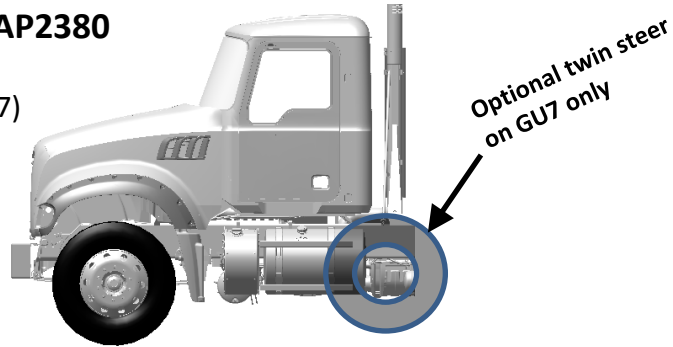

VNL860 (L5H4)
(AD-CHASX shown)

AD-SIDEL

Group Trucks Technology
7900 National Service Road
P.O. Box 26115
Greensboro, NC 27402-6115

GU4/7 (Granite AF)

CP-XMZL, FAP2380

CU9 (GU4)

MD11/13(GU7)

USLEEPB (Day Cab)